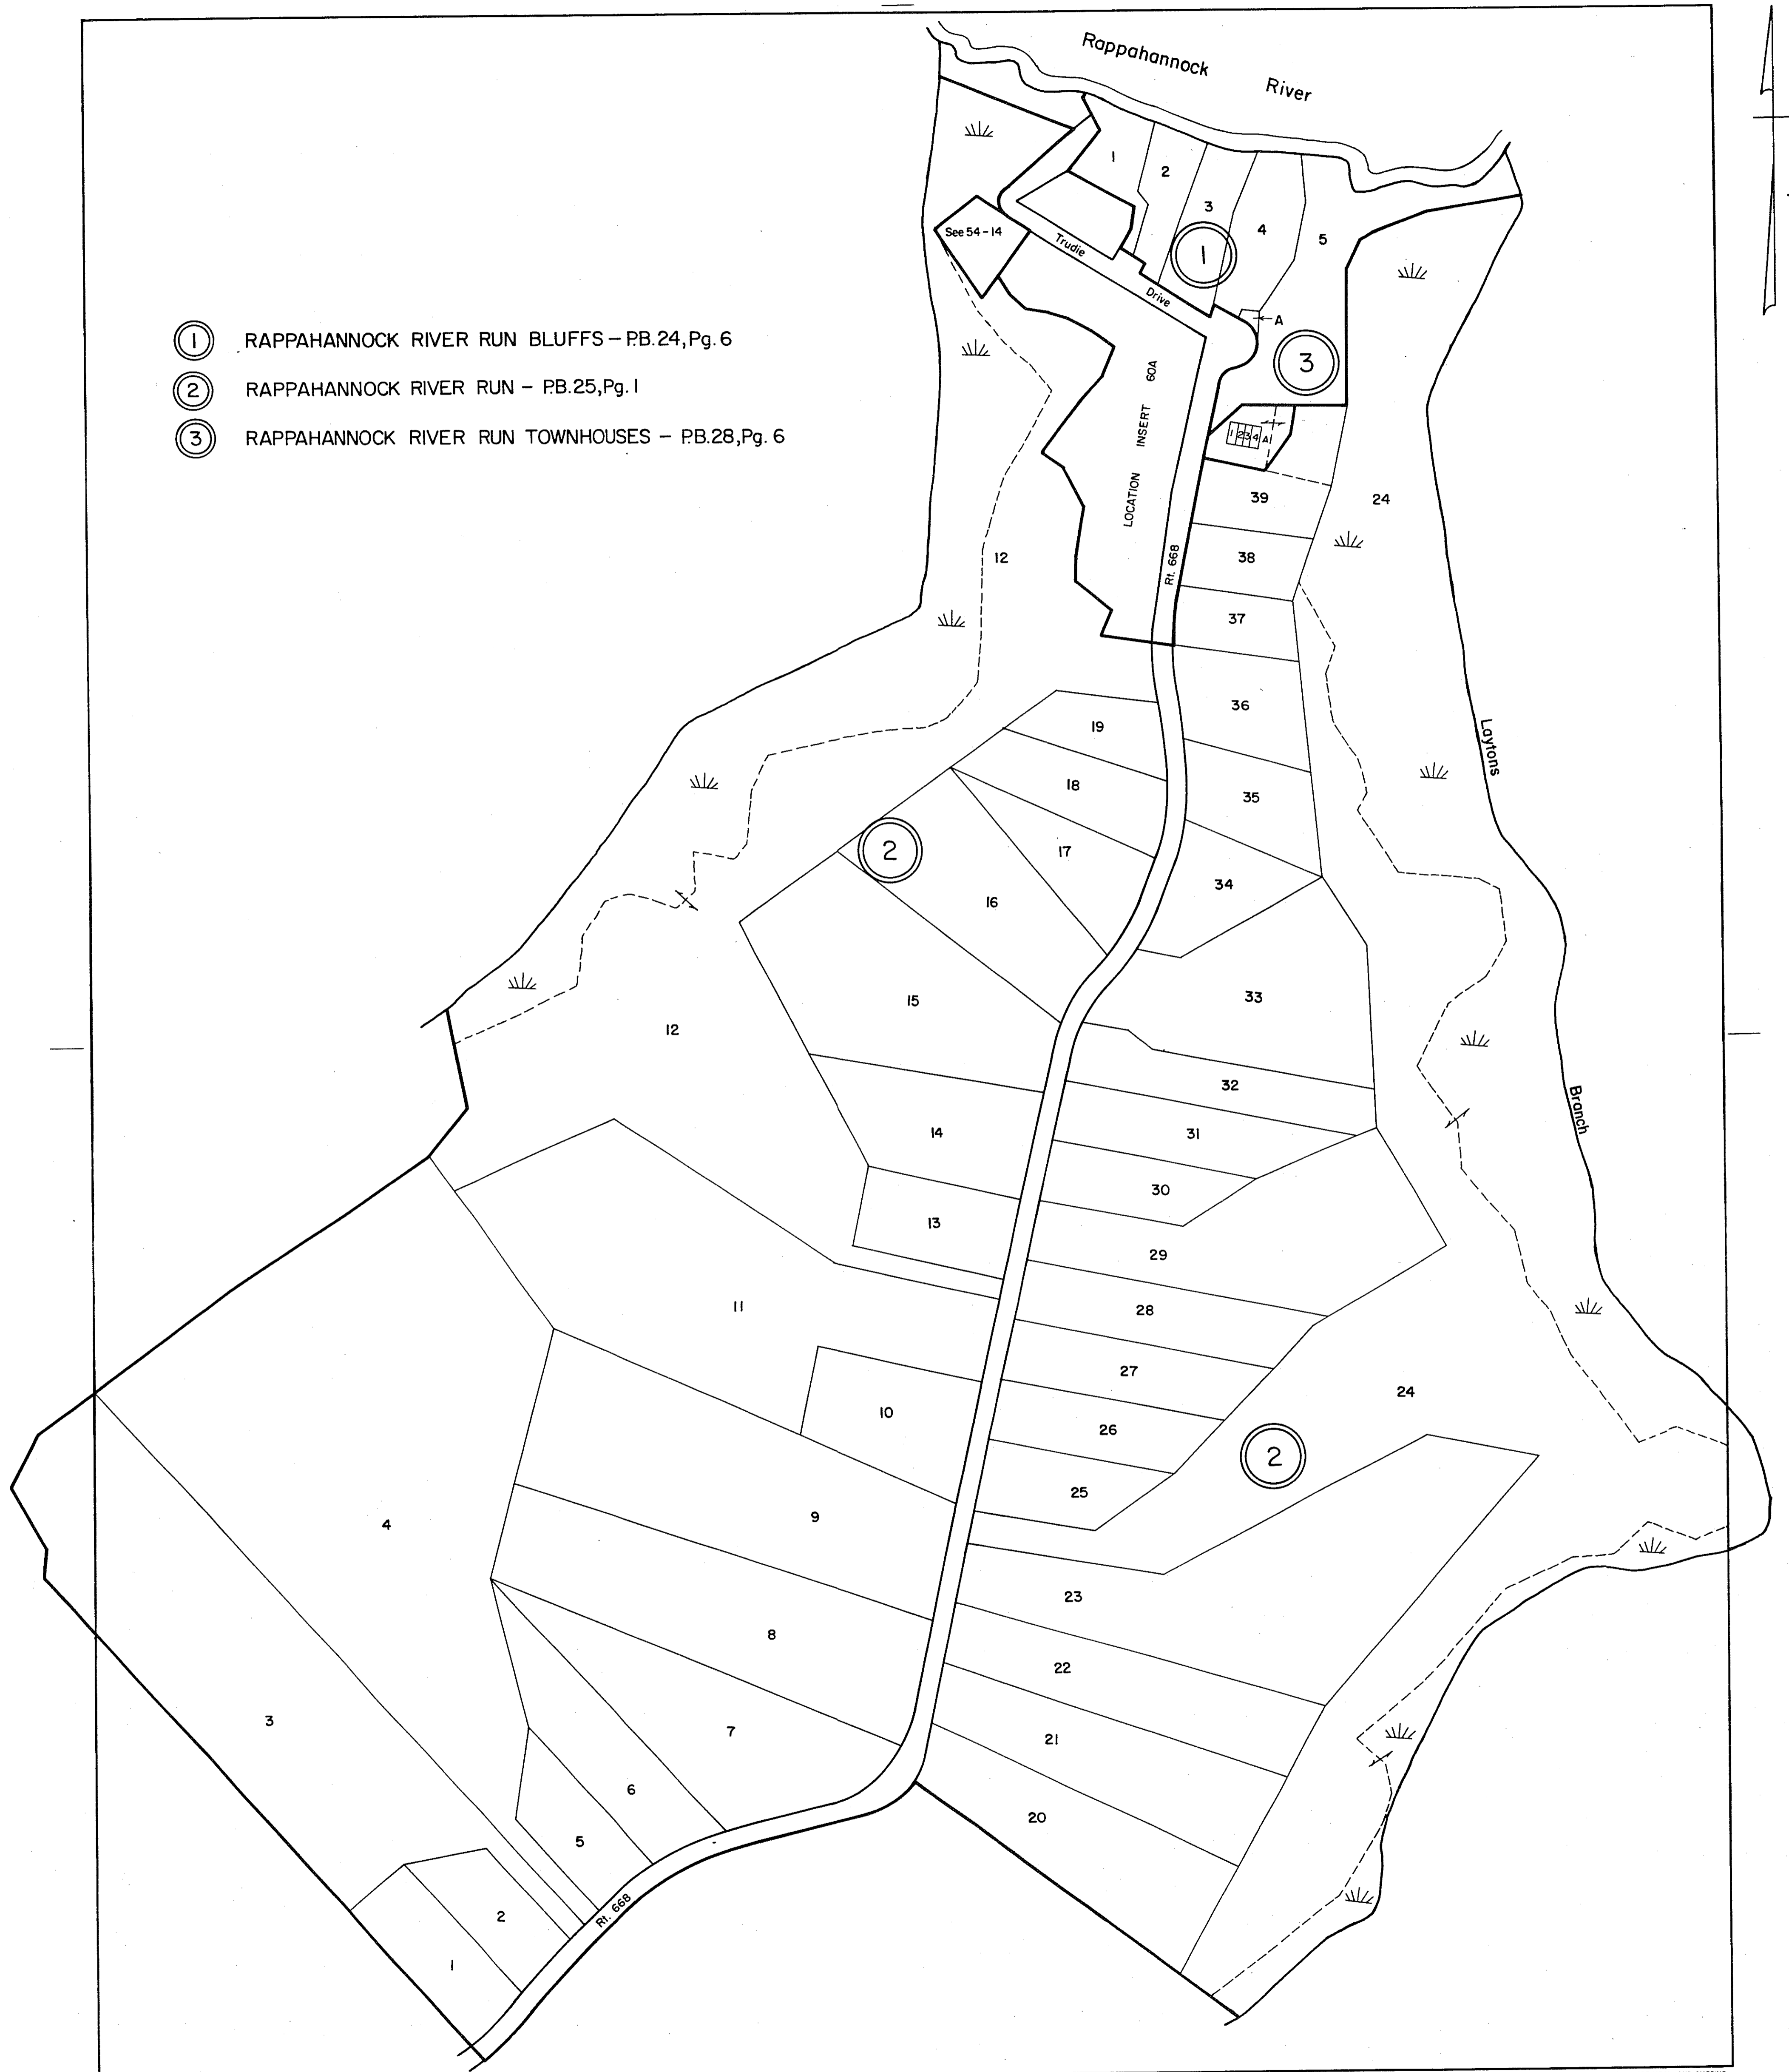

ESSEX COUNTY

- ① RAPPAHANNOCK RIVER RUN BLUFFS - PB.24, Pg. 6
- ② RAPPAHANNOCK RIVER RUN - PB.25, Pg. 1
- ③ RAPPAHANNOCK RIVER RUN TOWNHOUSES - PB.28, Pg. 6

REV.

SCALE IN FEET

RAPPAHANNOCK DISTRICT

VIRGINIA STATE DEPARTMENT OF TAXATION, DIVISION OF REAL ESTATE APPRAISAL AND MAPPING

SECTION
INSERT 60C