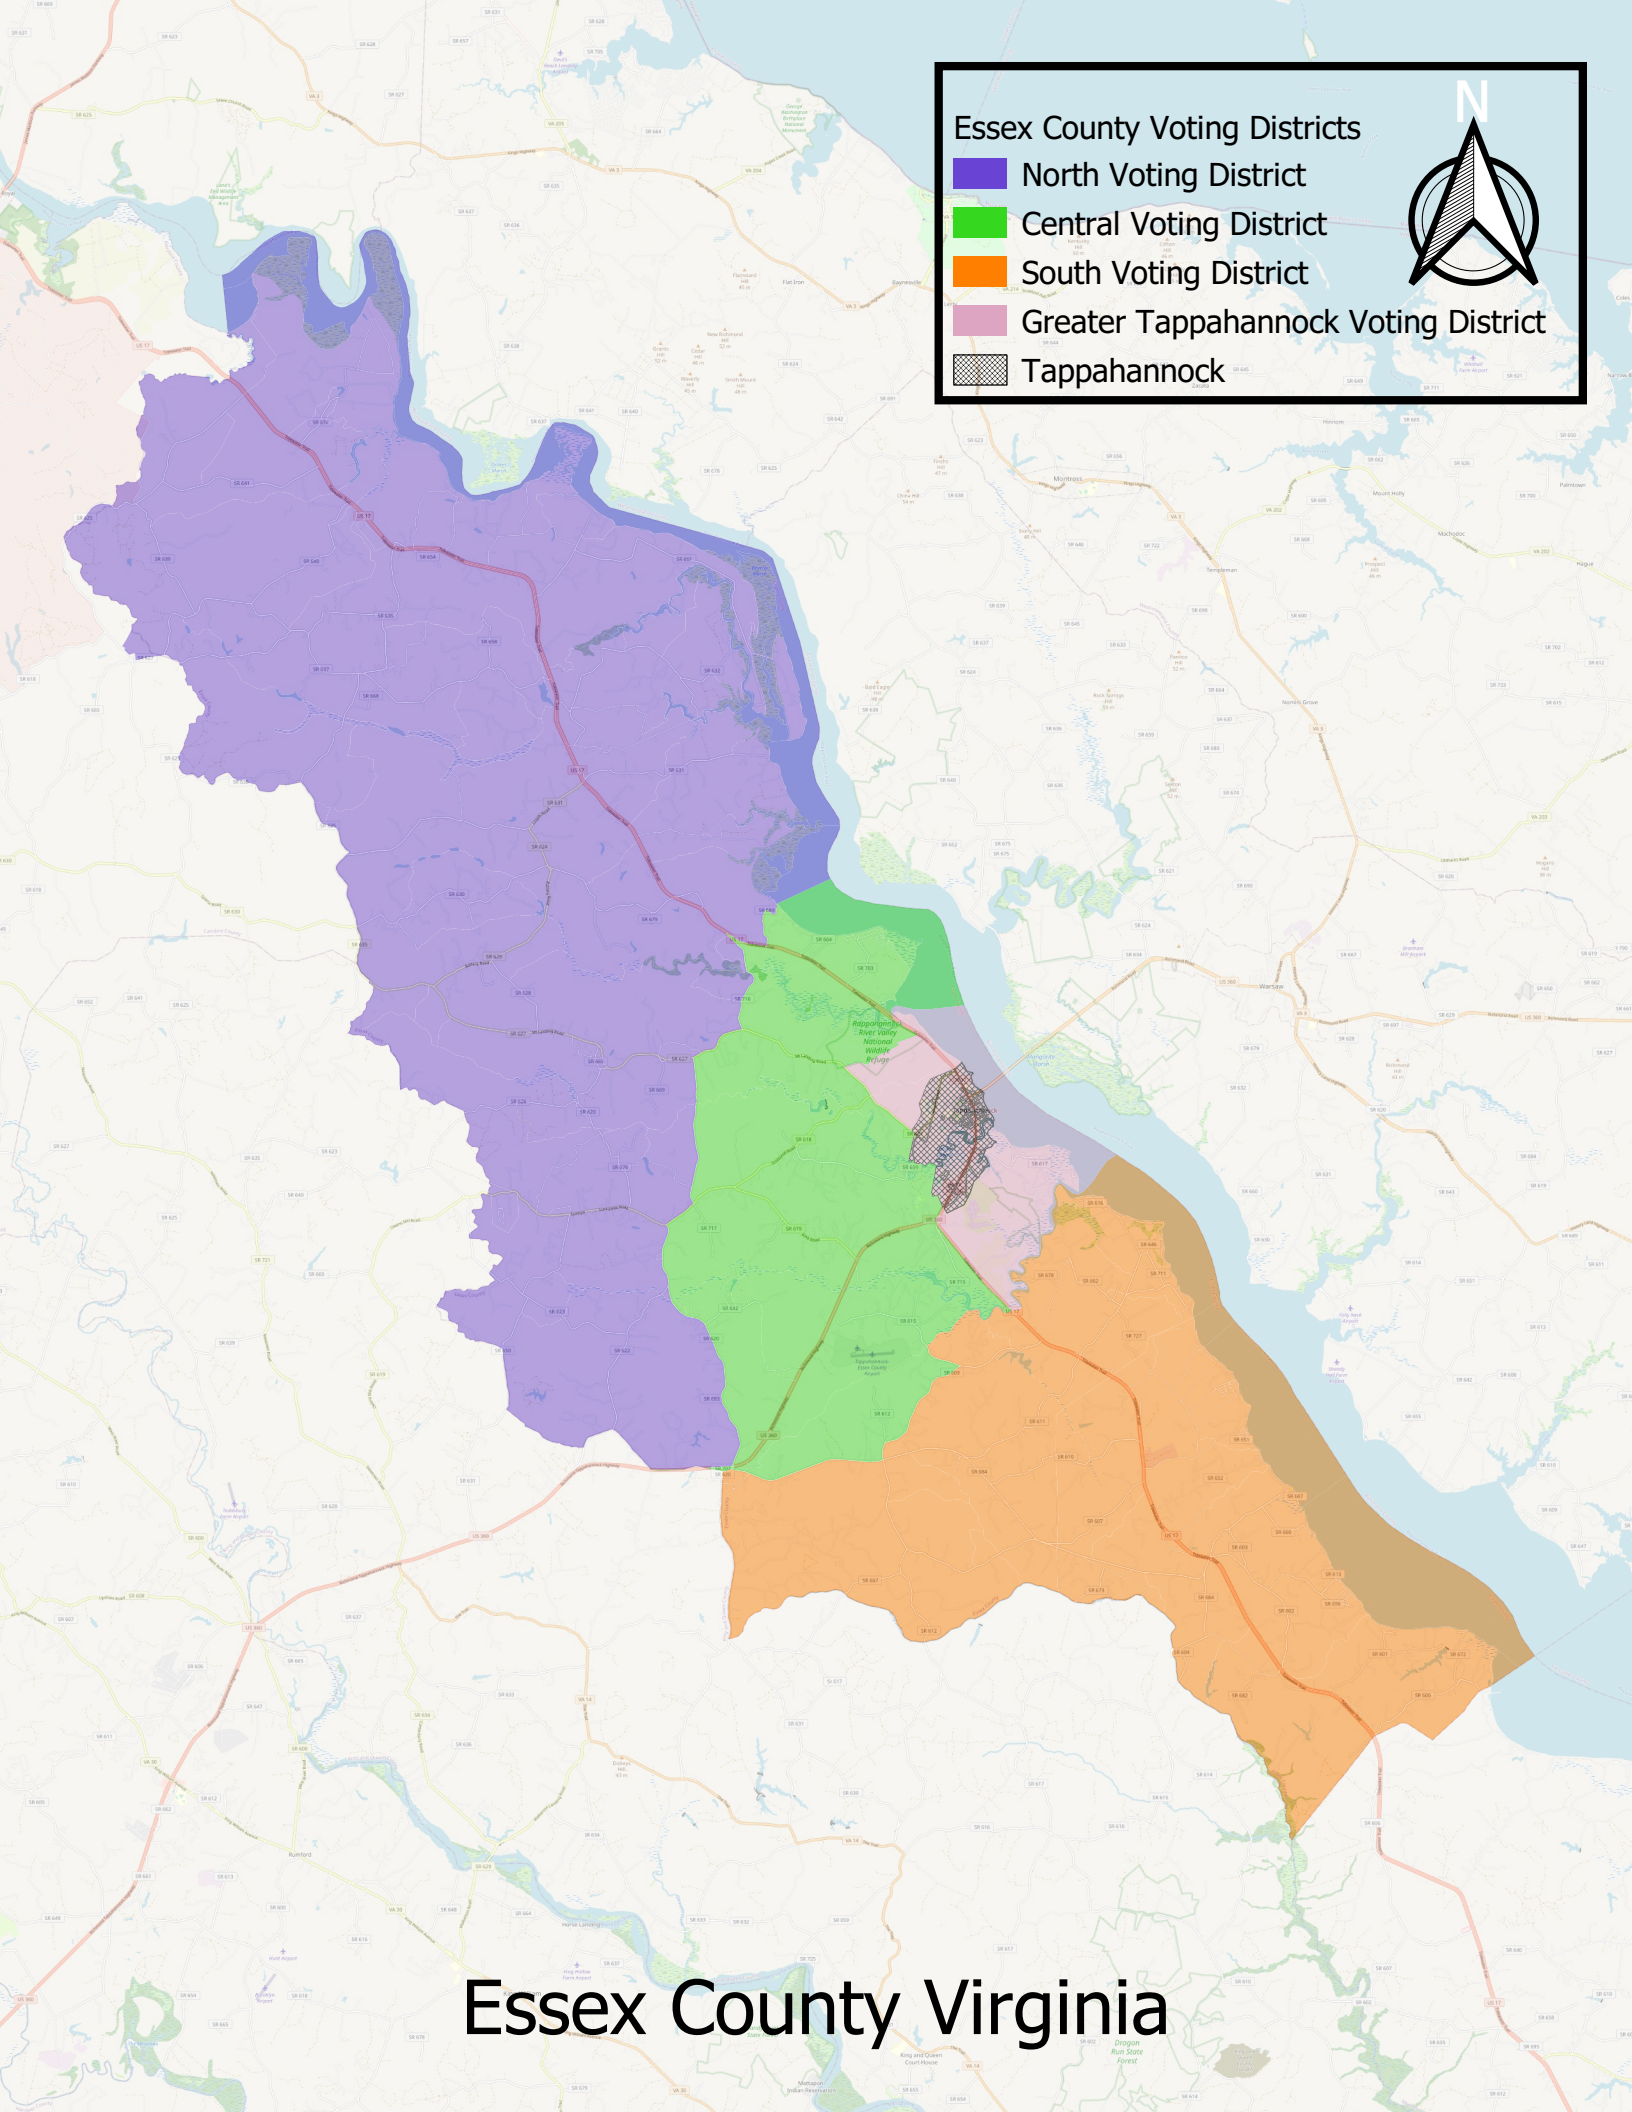

**Essex County Voting Districts**

- North Voting District
- Central Voting District
- South Voting District
- Greater Tappahannock Voting District
- Tappahannock

# Essex County Virginia